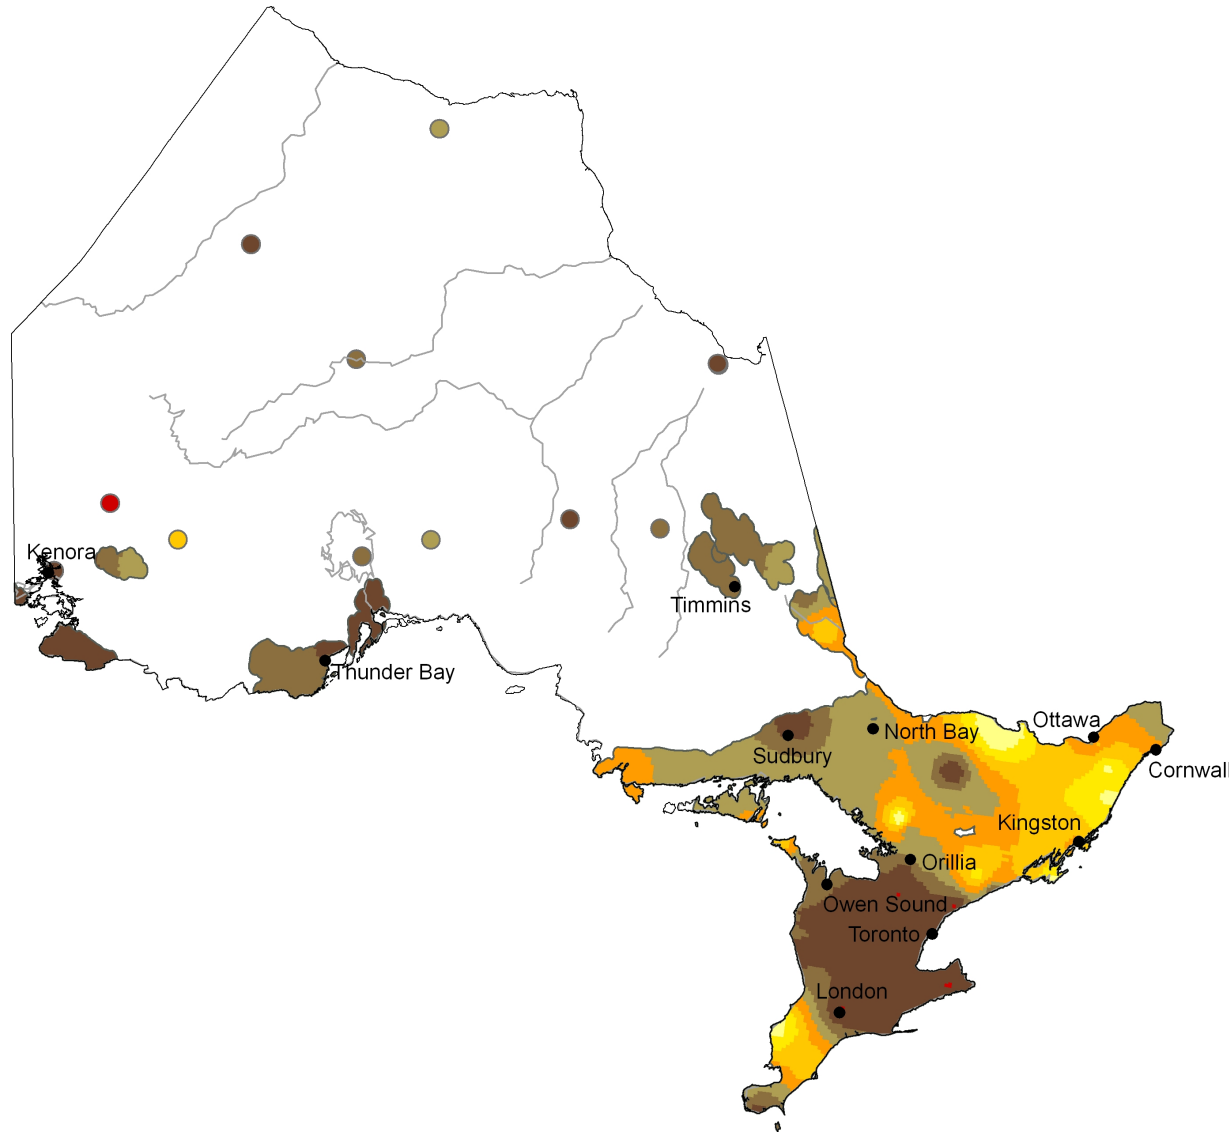

### 7 Day Accumulated Precipitation (Ontario Region)

July 13, 2011 to July 19, 2011

Produced using near real-time data that has undergone initial quality control. The map may not be accurate for all regions due to data availability and data errors.